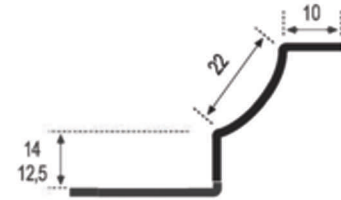

Acero - Steel

Escocia - 12,5 / 14